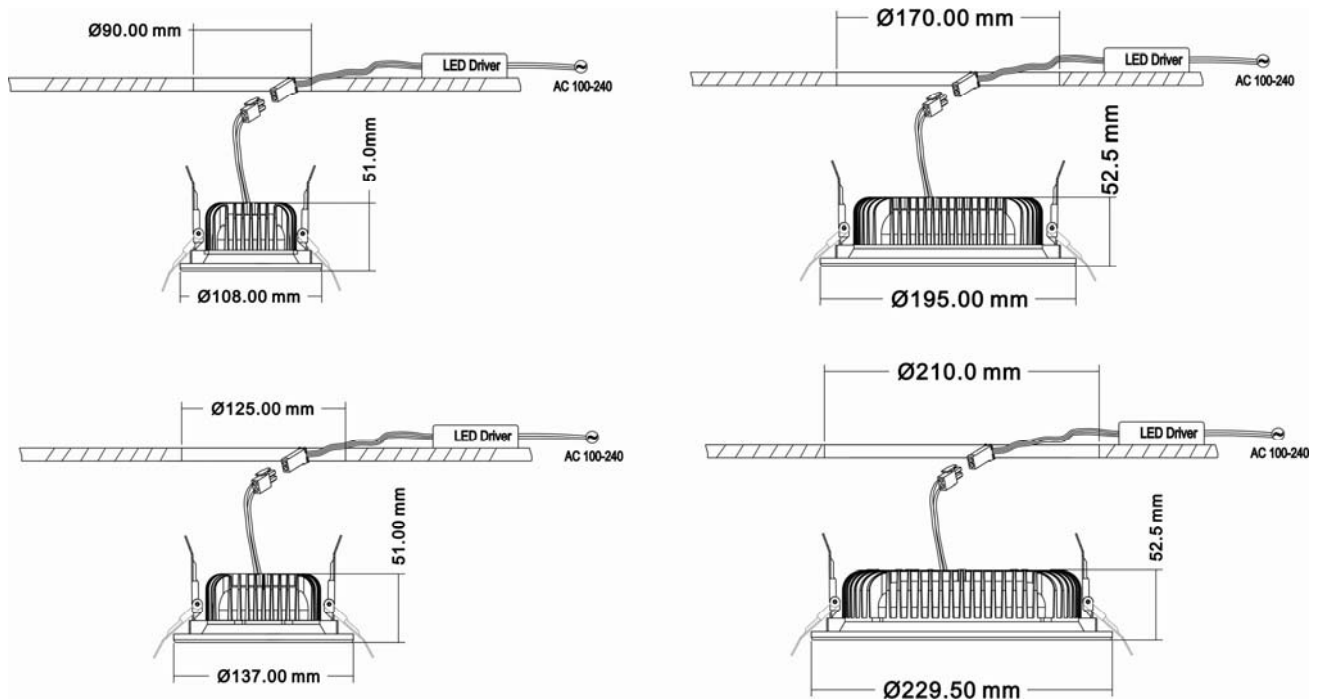

Cut size and installation diagram: