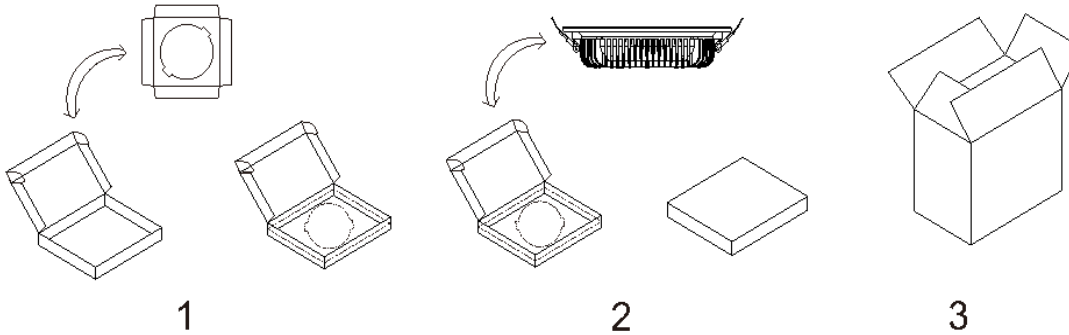

Package information: