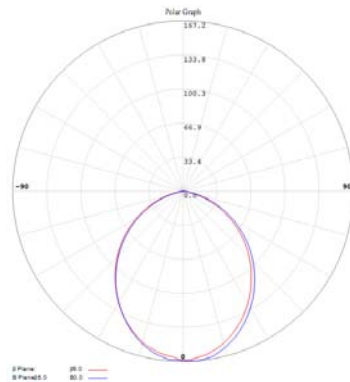

CAUTION:

1) Indoor use only.
2) Working temperature: -20-40 degree.
3) Please turn off power prior to installation, replacement and cleaning.
4) Do not try to disassemble the lamp.
5) Non-dimmable, can't be installed in dimming circuit.

Light Distribution Curve(cd)

CLDC-0105